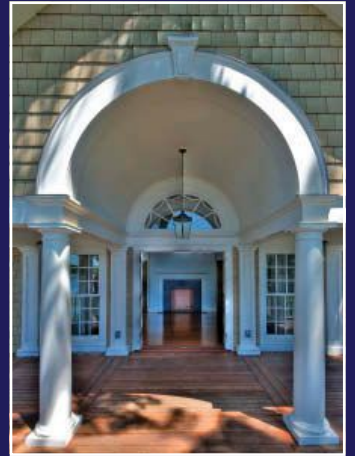

**COASTAL POINT
CONSTRUCTION**

JAMES HIGGINS FOSTER LYONS
108 RIVER ROAD, COS COB, CT 06807
203.661.1107
WWW.COASTALPT.COM
CT. REG No 10367 AND 607818