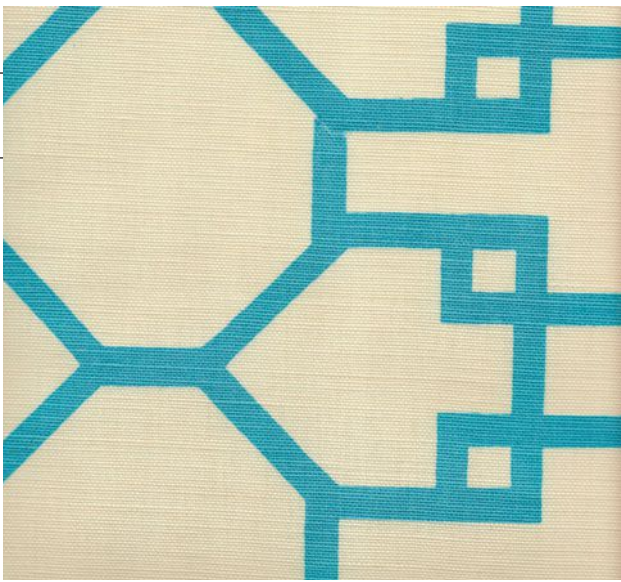

JANICE PARKER LANDSCAPE DESIGN

Landscape Architects
Award-Winning Pool Design

www.janiceparker.com
860.350.4497 • 212.929.6490

Mélange

CHRISTINE ROUGHAN
ROUGHANINTERIORS.COM

CAMERON SCHMITZ ART

Cameron's art is full of color and movement which is perfect for Spring. Oil on canvas, 30x30 inches.

The Drawing Room,
thedrawingroom.cc

30 Commerce Rd.
Stamford, CT 06902
203•969•7227

www.ihdesignstudio.com
www.4-orm.com

iH design studio

QUADRILLE FABRICS

Quadrille is Spring. The colors are bright, playful and remind me of flowers. **Quadrille Fabrics**, quadrillefabrics.com