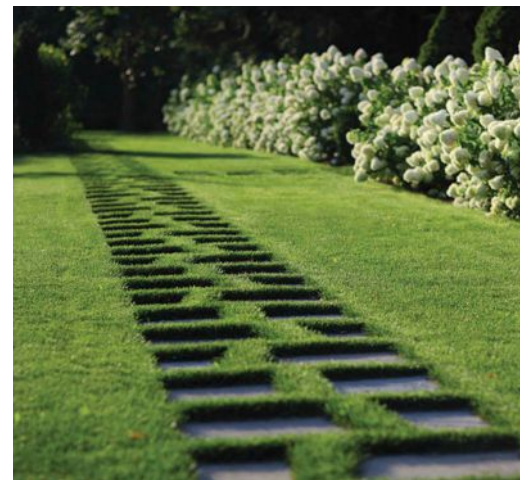

BACKGAMMON TABLE

Spring is about backyard patio’s and what a way to enjoy the outdoors than a game of backgammon on this white, grey an camel lacquered game table! This is fun and Fabulous!

From **OOMP** at oomphonline.com

JANICE PARKER LANDSCAPE DESIGN

Landscape Architects
Award-Winning Pool Design

www.janiceparker.com
860.350.4497 • 212.929.6490

Mélange

CHRISTINE ROUGHAN
ROUGHANINTERIORS.COM

CAMERON SCHMITZ ART

Cameron's art is full of color and movement which is perfect for Spring. Oil on canvas, 30x30 inches.