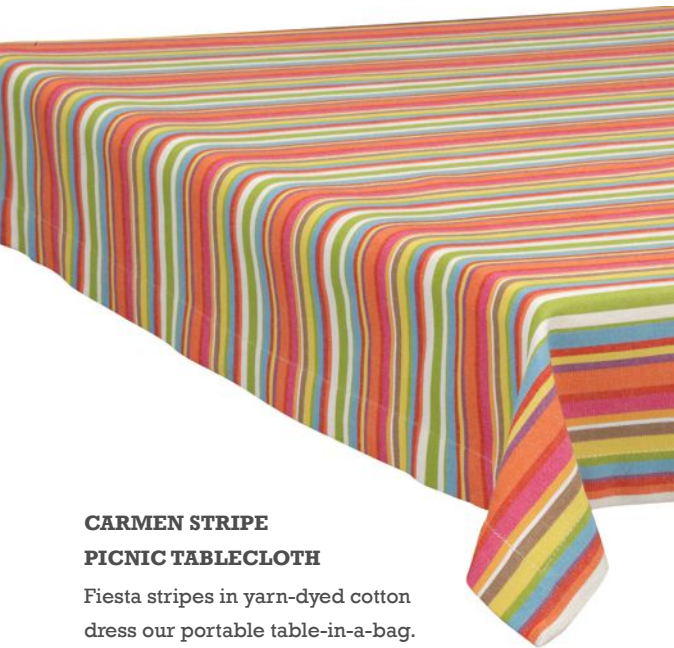

CORAL FLATWARE

Unique coral shapes made of nickel plating over bronze with an enamel overlay form the handles of this flatware. Service includes four five-piece place settings. **horchow.com**

GINGHAM FLATWARE

Bring a truly warm feel to the table. 18/10 stainless steel flatware has handles of nylon in colorful gingham patterns. 20-piece service includes four five-piece place settings. Available at Neiman Marcus. Neimanmarcus.com

SET OF PICNIC DINER AND SALAD PLATES

Broad-rimmed polypropylene plates in bright blue, green, orange and yellow are new casual classics for indoor or outdoor dining. crateandbarrel.com

CARMEN STRIPE PICNIC TABLECLOTH