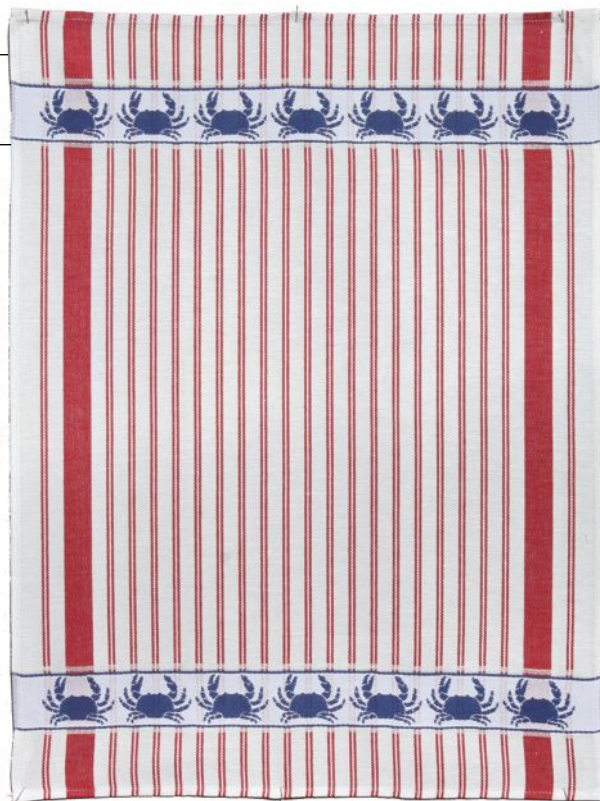

Mélange

CHRISTINA ROUGHAN
ROUGHANINTERIORS.COM

AEGEAN PLATES

Inspired by the Greco-roman treasures of the ancient world, these plates are made by hand in Portugal from Limogues porcelain. **Hoagland's of Greenwich**, 175 Greenwich Avenue, Greenwich, CT 06830, 203.869.2127 hoaglands.com

CORAL NAPKIN RINGS

Available in six colors, these beaded napkin rings will bring your table to life! **Linen Press**, 16 Arcadia Rd, Old Greenwich, CT 203.637.0200

CRAB TOWELS

These linen towels are the perfect cross over from the kitchen to the table serving as tea towels or festive napkins. **Linen Press**, 16 Arcadia Rd, Old Greenwich, CT 203.637.0200